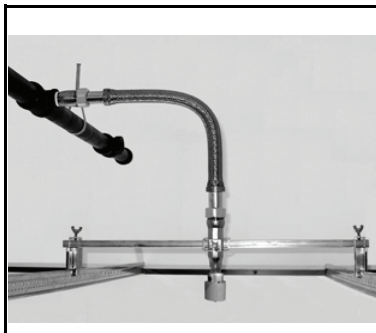

braided model pictured w/ Viking concealed spk

Each carton includes (10) complete assemblies with the following components:

- (10) Flexible hose assemblies, length 39-3/8" or 59".
- (10) Outlet fittings, 1/2" or 3/4" NPT, straight as specified.
- (10) Inlet fittings, 1" NPT as specified.
- (10) Sprinkler outlet brackets, fixed.
- (12) Rectangle nuts for sprinkler outlet bracket.
- (12) M6 x 5/8" (15 mm) long wing bolts (for sprinkler outlet bracket).
- (20) Short rail bracket packages, including bracket, clips, and supports.
- (20) Long rail bracket packages, including bracket, clips, and supports.
- (25) M6 x 3/4" (20 mm) long wing bolts (for rail brackets).
- (10) 5/8" (16 mm) square x 25-9/16" (650 mm) long support bars.

Braided - Model VKFD28 Flexible Sprinkler Connections

Part #	Hose Type	Hose Length¹	Inlet	Outlet	IPG	List Price	Box Qty
14350-10	Braided (25 mm)	39-3/8"	1" NPT	1/2" NPT (straight)	SR306	$64.97	10
14351-10	Braided (25 mm)	39-3/8"	1" NPT	3/4" NPT (straight)	SR306	$64.97	10
14350-15	Braided (25 mm)	59"	1" NPT	1/2" NPT (straight)	SR306	$72.83	10
14351-15	Braided (25 mm)	59"	1" NPT	3/4" NPT (straight)	SR306	$72.83	10

Unbraided - Model VKFD25U Flexible Sprinkler Connections

Part #	Hose Type	Hose Length¹	Inlet	Outlet	IPG	List Price	Box Qty
16038-10	Unbraided (25 mm)	39-3/8"	1" NPT	1/2" NPT (straight)	SR306	$39.14	10
16038-15	Unbraided (25 mm)	59"	1" NPT	1/2" NPT (straight)	SR306	$42.40	10

- (1) Additional lengths available as special order. Contact customer service for price and availability.
  - (2) Straight outlet fitting is standard.
2. For braided product ONLY, 90 degree angle outlet fitting may be ordered separately (see below).

Optional Accessories and Replacement Components