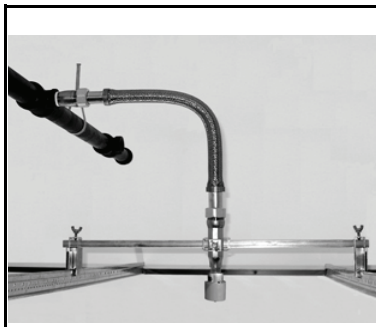

braided model pictured w/ Viking concealed spk

Each carton includes (10) complete assemblies with the following components:

- (10) Flexible hose assemblies, length 39-3/8" or 59".
- (10) Outlet fittings, 1/2" or 3/4" NPT, straight as specified.
- (10) Inlet fittings, 1" NPT as specified.
- (10) Sprinkler outlet brackets, fixed.
- (12) Rectangle nuts for sprinkler outlet bracket.
- (12) M6 x 5/8" (15 mm) long wing bolts (for sprinkler outlet bracket).
- (20) Short rail bracket packages, including bracket, clips, and supports.
- (20) Long rail bracket packages, including bracket, clips, and supports.
- (25) M6 x 3/4" (20 mm) long wing bolts (for rail brackets).
- (10) 5/8" (16 mm) square x 25-9/16" (650 mm) long support bars.

Braided - Model VKFD28 Flexible Sprinkler Connections

Part #	Hose Type	Hose Length¹	Inlet	Outlet	IPG	List Price	Box Qty
14350-10	Braided (25 mm)	39-3/8"	1" NPT	1/2" NPT (straight)	SR306	$64.97	10
14351-10	Braided (25 mm)	39-3/8"	1" NPT	3/4" NPT (straight)	SR306	$64.97	10
14350-15	Braided (25 mm)	59"	1" NPT	1/2" NPT (straight)	SR306	$72.83	10
14351-15	Braided (25 mm)	59"	1" NPT	3/4" NPT (straight)	SR306	$72.83	10

Unbraided - Model VKFD25U Flexible Sprinkler Connections

Part #	Hose Type	Hose Length¹	Inlet	Outlet	IPG	List Price	Box Qty
16038-10	Unbraided (25 mm)	39-3/8"	1" NPT	1/2" NPT (straight)	SR306	$39.14	10
16038-15	Unbraided (25 mm)	59"	1" NPT	1/2" NPT (straight)	SR306	$42.40	10

- (1) Additional lengths available as special order. Contact customer service for price and availability.
  - (2) Straight outlet fitting is standard.
2. For braided product ONLY, 90 degree angle outlet fitting may be ordered separately (see below).

Optional Accessories and Replacement Components